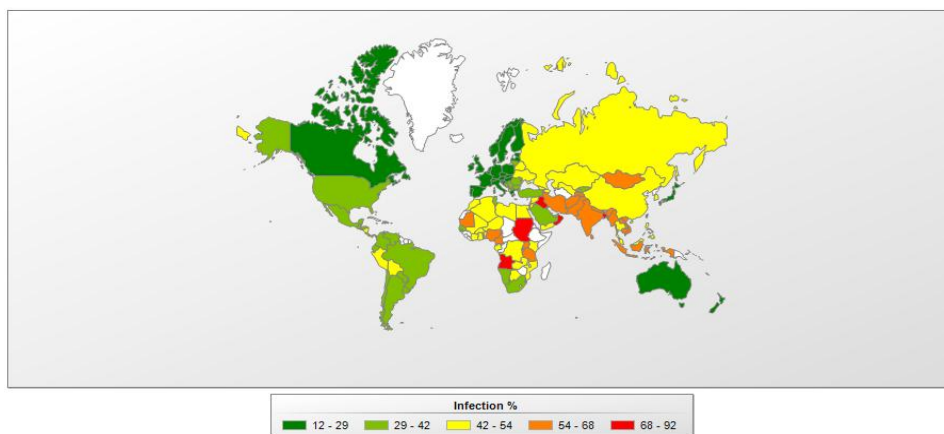

## Relative customers infections comparison

### Show details

| Country                             | % of infected users |
|-------------------------------------|---------------------|
| 1 sudan                             | 91.4624             |
| 2 bangladesh                        | 87.4329             |
| 3 iraq                              | 77.8388             |
| 4 angola                            | 69.0753             |
| 5 oman                              | 68.0492             |
| 6 india                             | 66.6343             |
| 7 tajikistan                        | 65.8209             |
| 8 nepal                             | 65.0191             |
| 9 tanzania, united republic of      | 64.8699             |
| 10 rwanda                           | 64.6773             |
| 11 uganda                           | 64.2280             |
| 12 afghanistan                      | 62.5340             |
| 13 sri lanka                        | 61.6627             |
| 14 nigeria                          | 61.1433             |
| 15 lao people's democratic republic | 60.1671             |
| 16 cambodia                         | 59.7627             |
| 17 indonesia                        | 59.7118             |
| 18 maldives                         | 59.3909             |
| 19 iran, islamic republic of        | 57.2022             |
| 20 mongolia                         | 56.8102             |
| 21 armenia                          | 56.0401             |
| 22 pakistan                         | 55.8053             |
| 23 mauritania                       | 55.7414             |
| 24 myanmar                          | 54.6370             |
| 25 viet nam                         | 54.0570             |